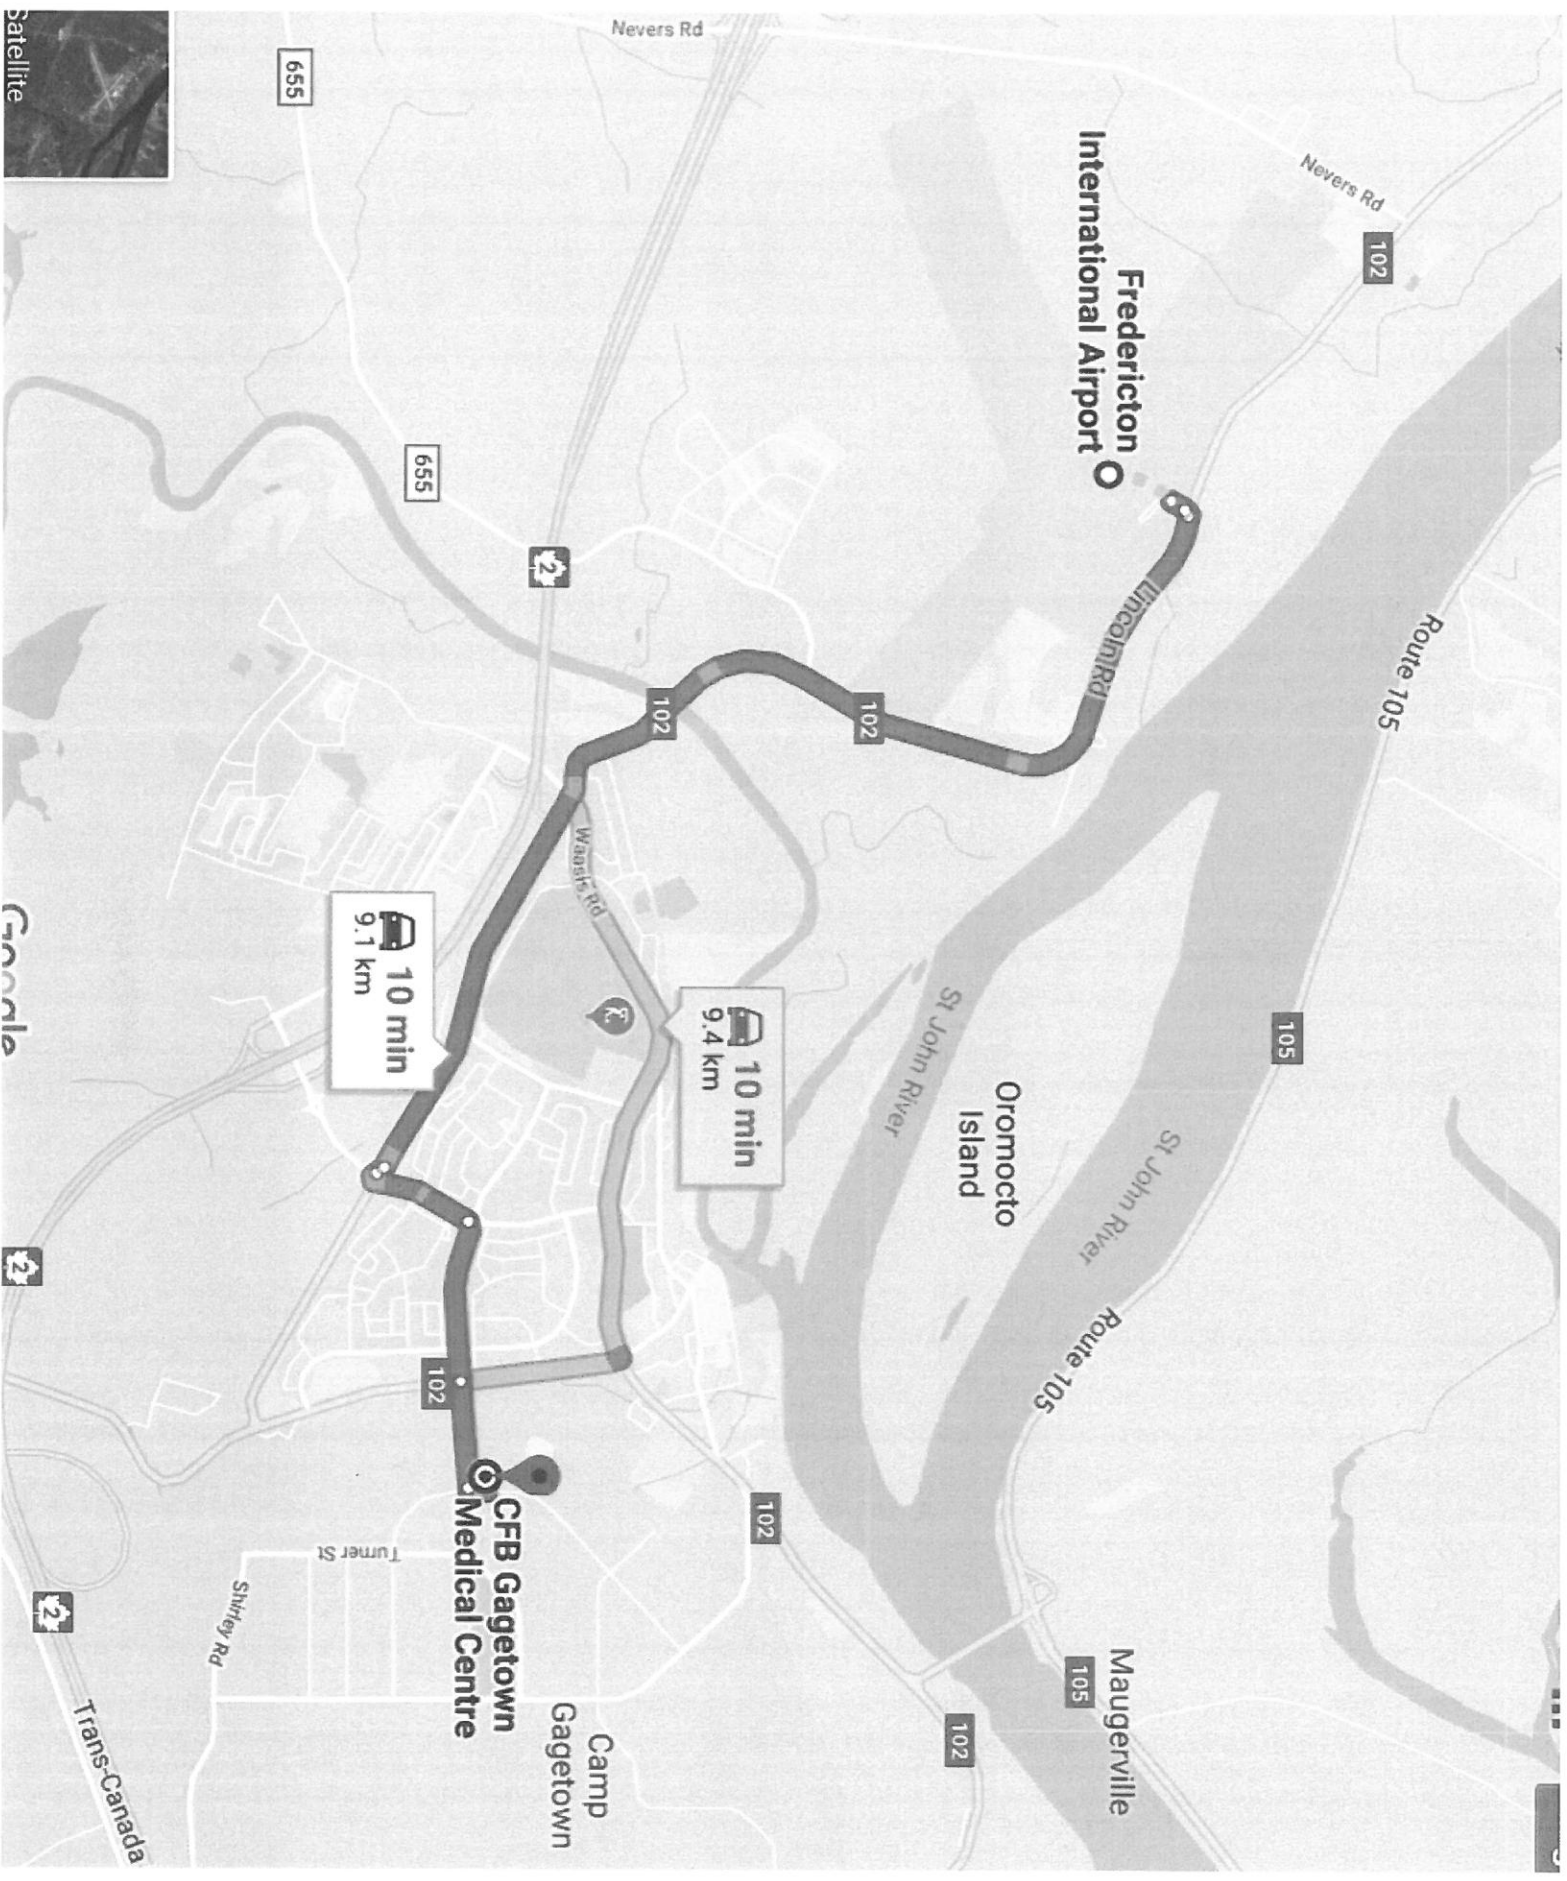

Fredericton International Airport

CFB Gagetown Medical Centre

10 min
9.1 km

10 min
9.4 km

Nevers Rd

Route 105

Oromocto Island

St John River

Route 105

Maugerville

Camp Gagetown

Turner St
Shirley Rd

Trans-Canada

Google