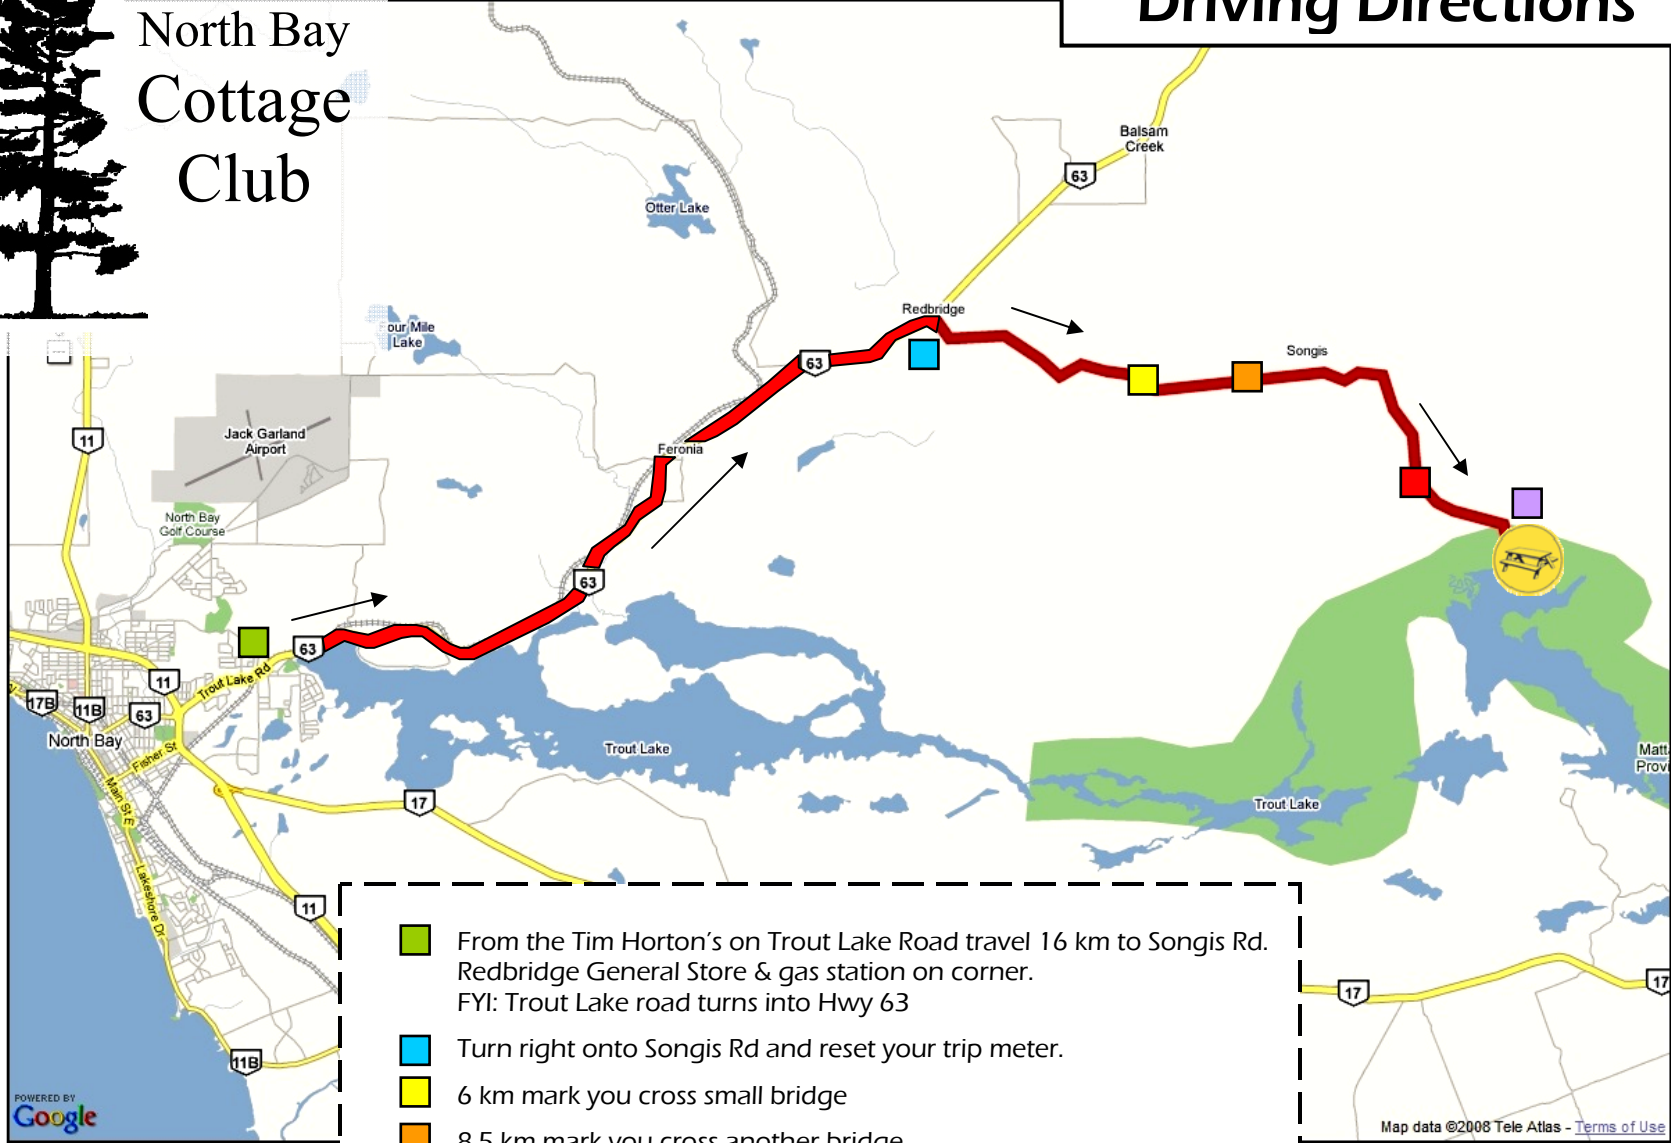

22 Wing North Bay Cottage Club

Driving Directions

-  From the Tim Horton's on Trout Lake Road travel 16 km to Songis Rd. Redbridge General Store & gas station on corner. FYI: Trout Lake road turns into Hwy 63
-  Turn right onto Songis Rd and reset your trip meter.
-  6 km mark you cross small bridge
-  8.5 km mark you cross another bridge
-  13.6 km mark stay straight as you pass turnoff for Whitehouse Rd
-  15.7 km mark you will come to a "T" junction with Camp Conewango on the right. Turn Left and follow the signs to "22 Wing Cottages"

Map data ©2008 Tele Atlas - [Terms of Use](#)